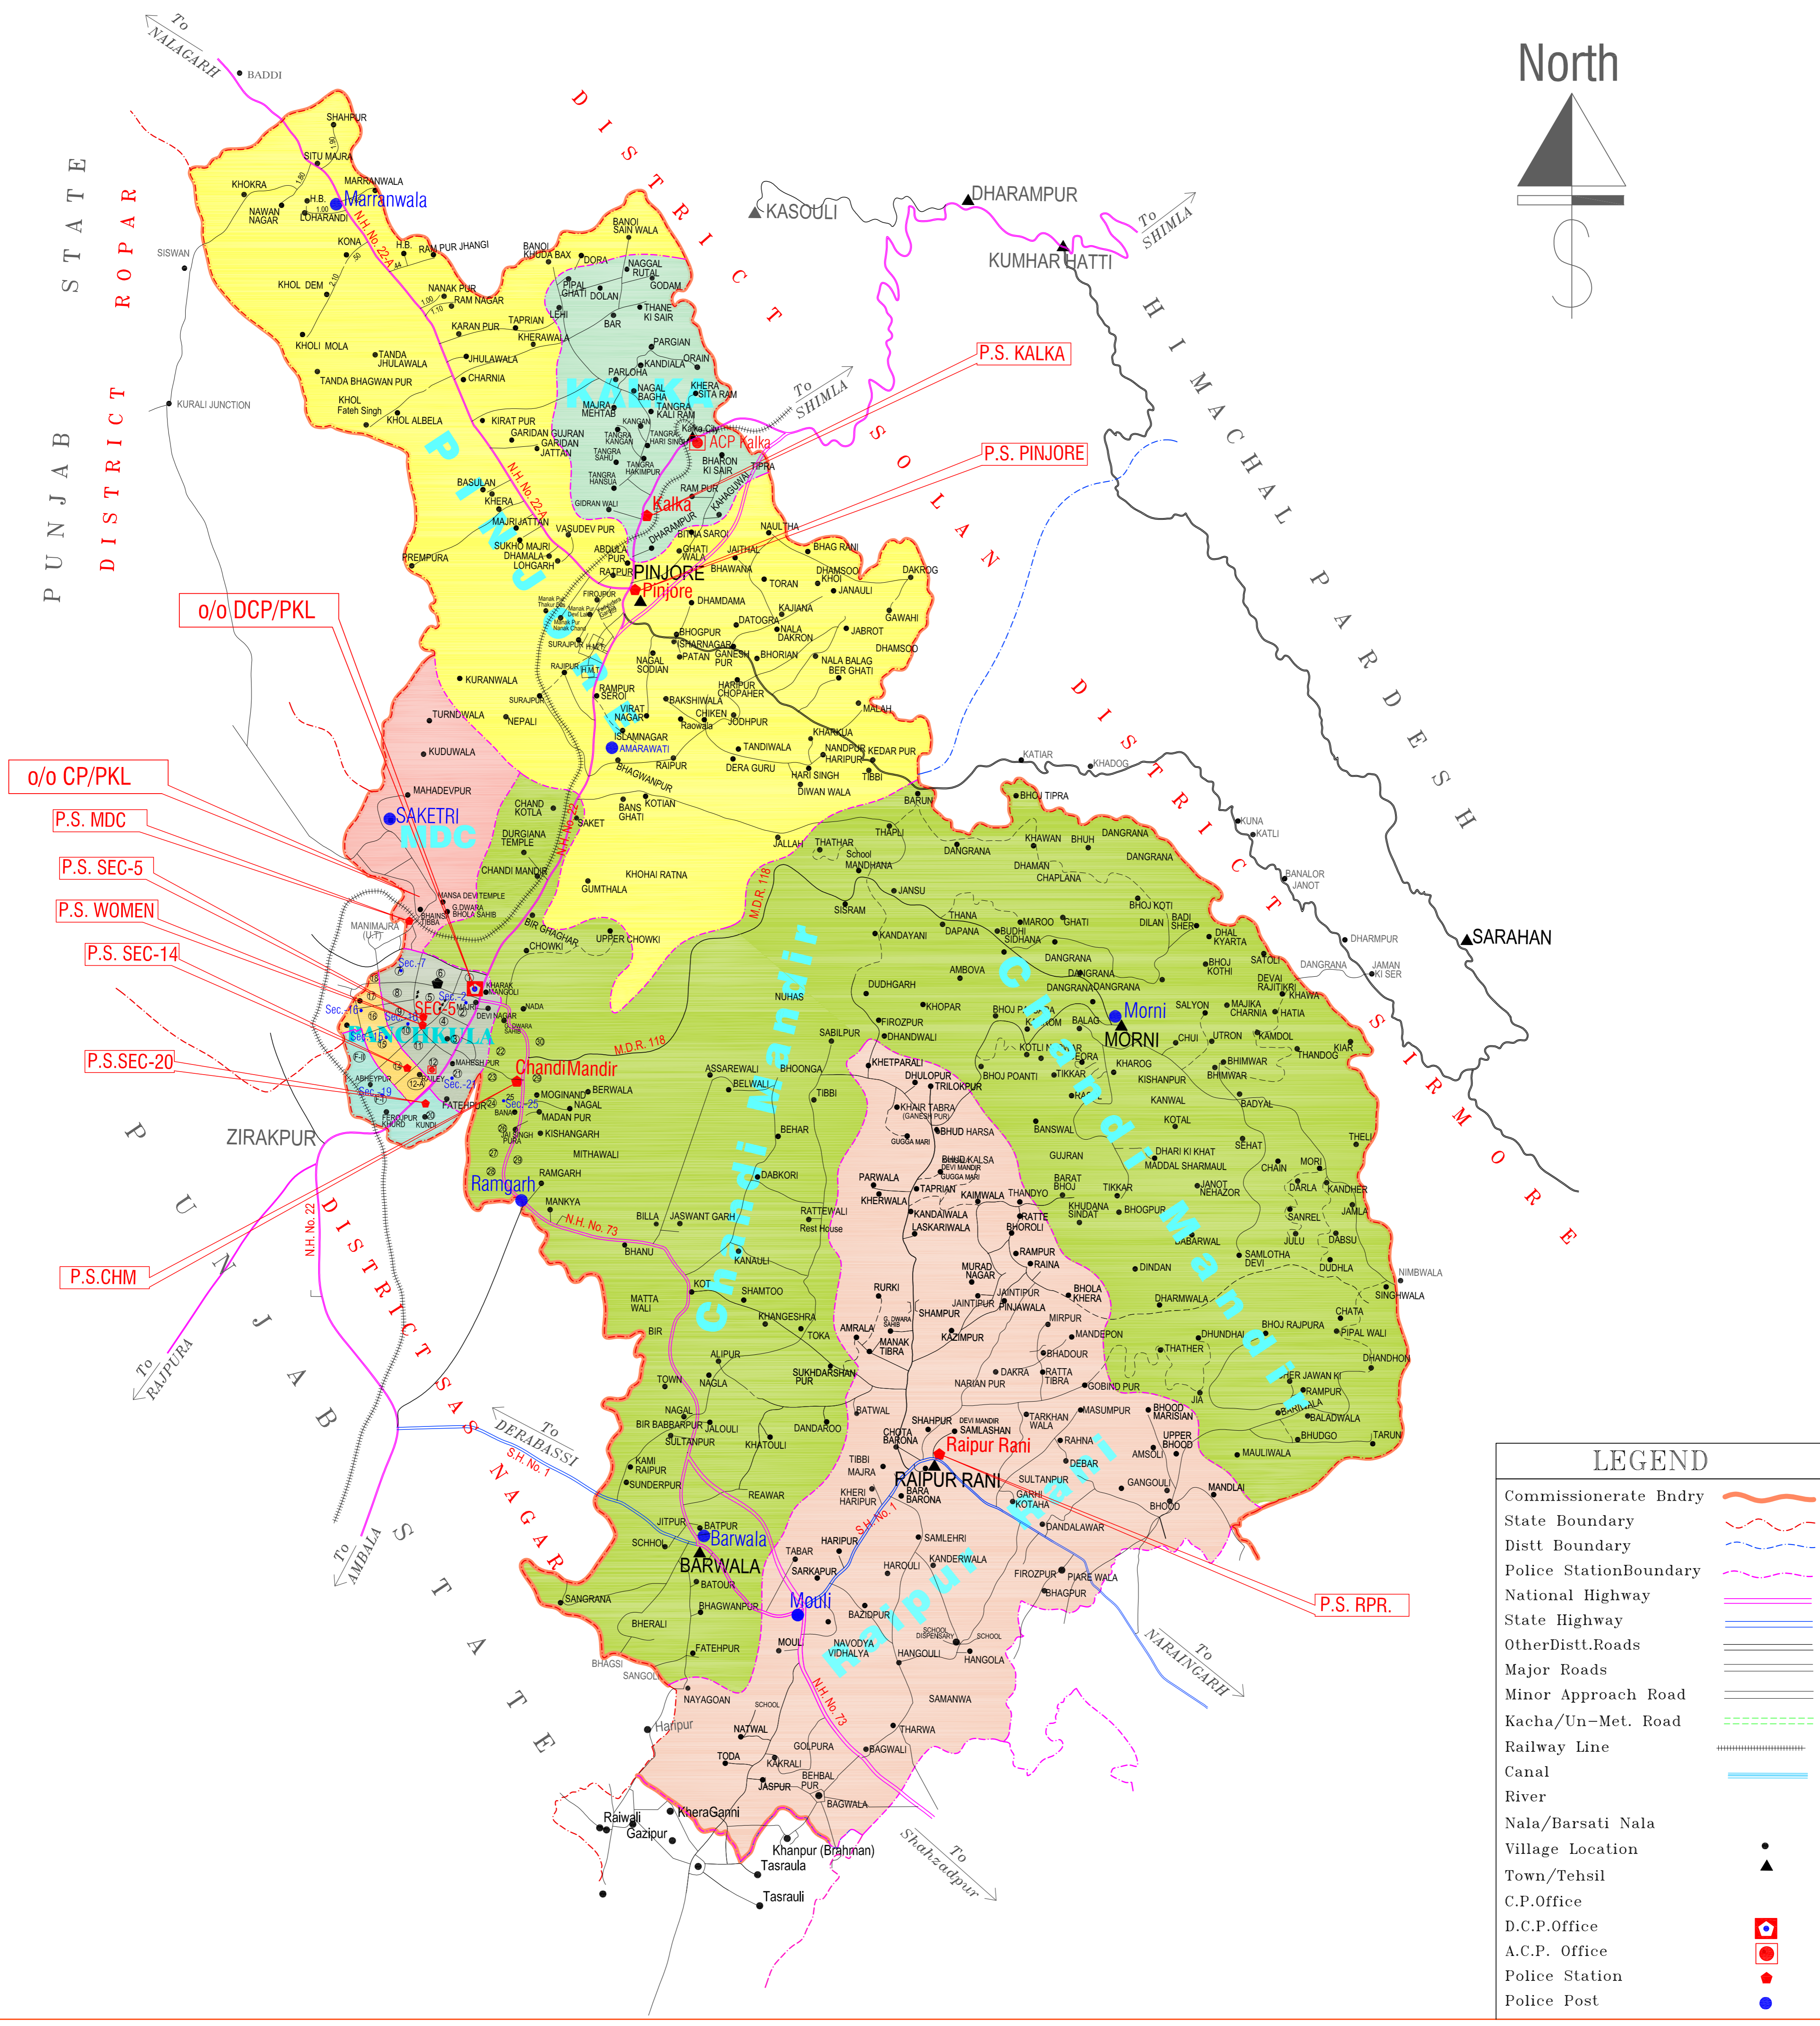

JURISDICTION MAP OF POLICE COMMISSIONERATE PANCHKULA

LEGEND	
Commissionerate Bndry	
State Boundary	
Distt Boundary	
Police Station Boundary	
National Highway	
State Highway	
Other Distt. Roads	
Major Roads	
Minor Approach Road	
Kacha/Un-Met. Road	
Railway Line	
Canal	
River	
Nala/Barsati Nala	
Village Location	
Town/Tehsil	
C.P. Office	
D.C.P. Office	
A.C.P. Office	
Police Station	
Police Post	