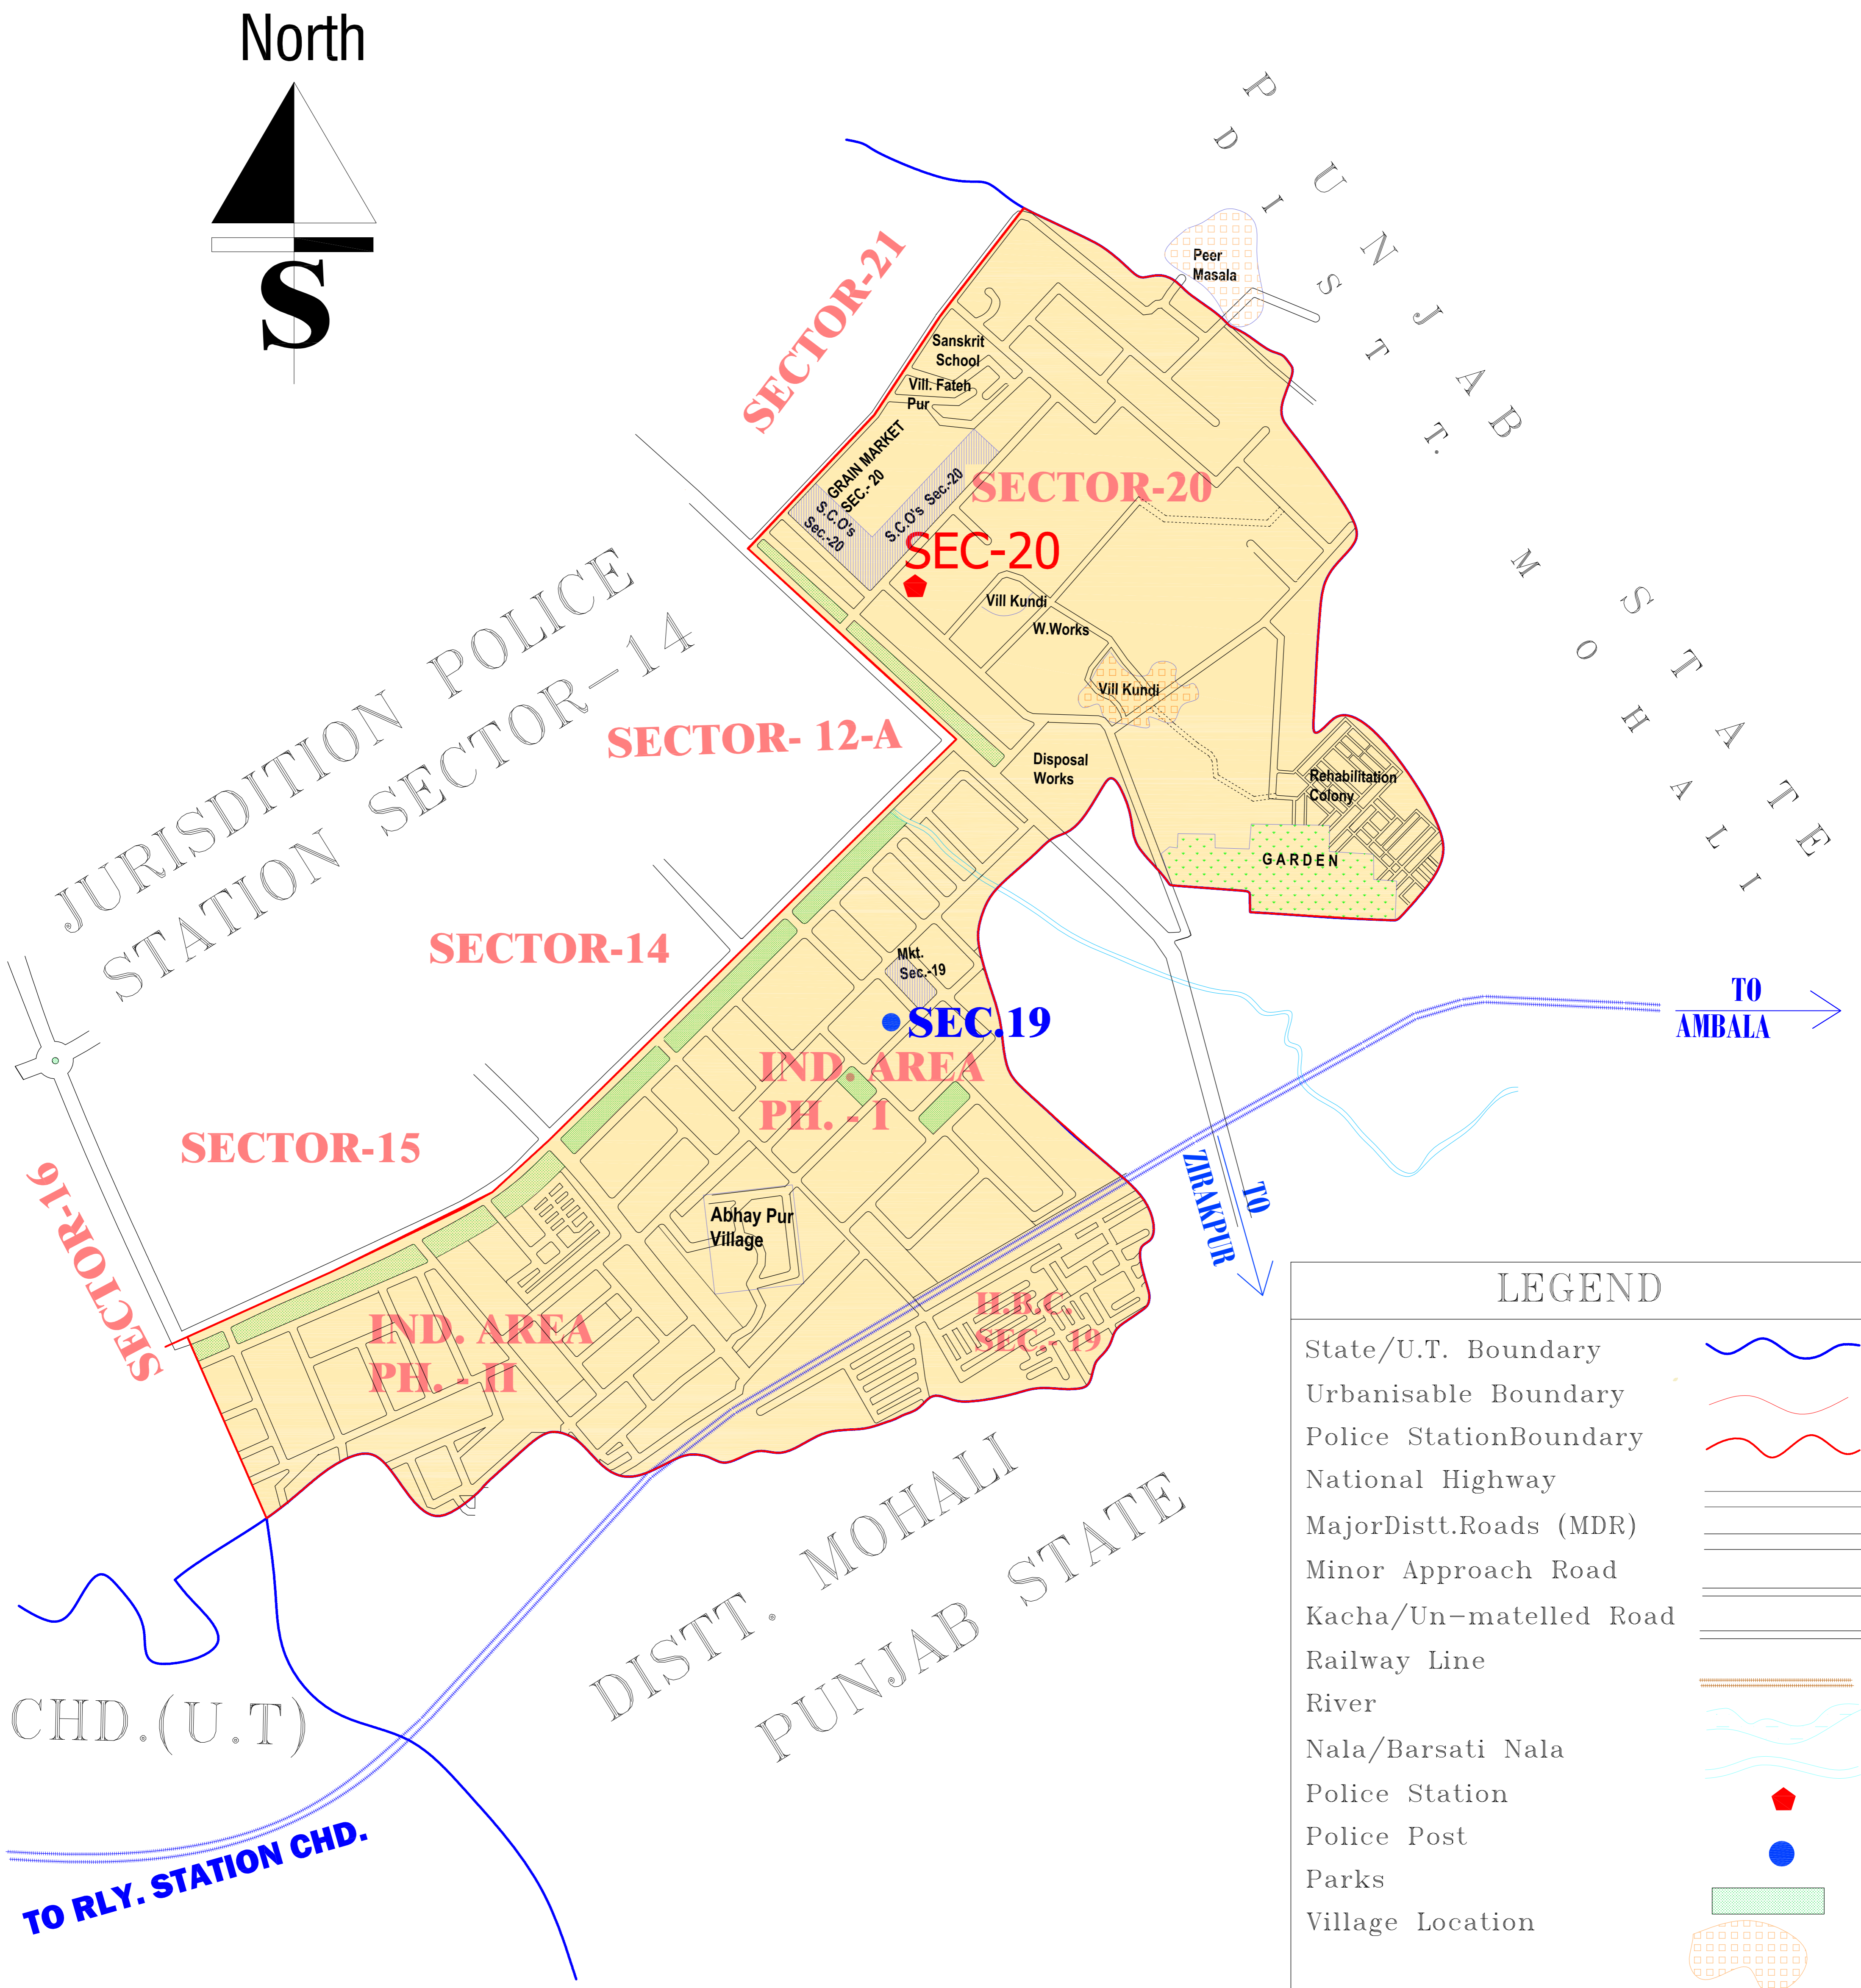

# JURISDICTION MAP OF POLICE STATION SECTOR-20 FALLING IN URBAN AREA OF DISTT. PANCHKULA

North

**SECTOR-21**

**SECTOR-20**  
**SEC-20**

**SECTOR-12-A**

**SECTOR-14**

**SECTOR-15**

**IND. AREA PH. - II**

**IND. AREA PH. - I**

**SEC.19**

Abhay Pur Village

**H.R.C. SEC. 19**

**TO AMBALA** →

**TO**

CHD. (U.T)

**TO RLY. STATION CHD.**

DISTT. MOHALI  
PUNJAB STATE

DISTT. PANCHKULA  
HARYANA STATE

## LEGEND

State/U.T. Boundary	
Urbanisable Boundary	
Police Station Boundary	
National Highway	
Major Distt. Roads (MDR)	
Minor Approach Road	
Kacha/Un-matelled Road	
Railway Line	
River	
Nala/Barsati Nala	
Police Station	
Police Post	
Parks	
Village Location	