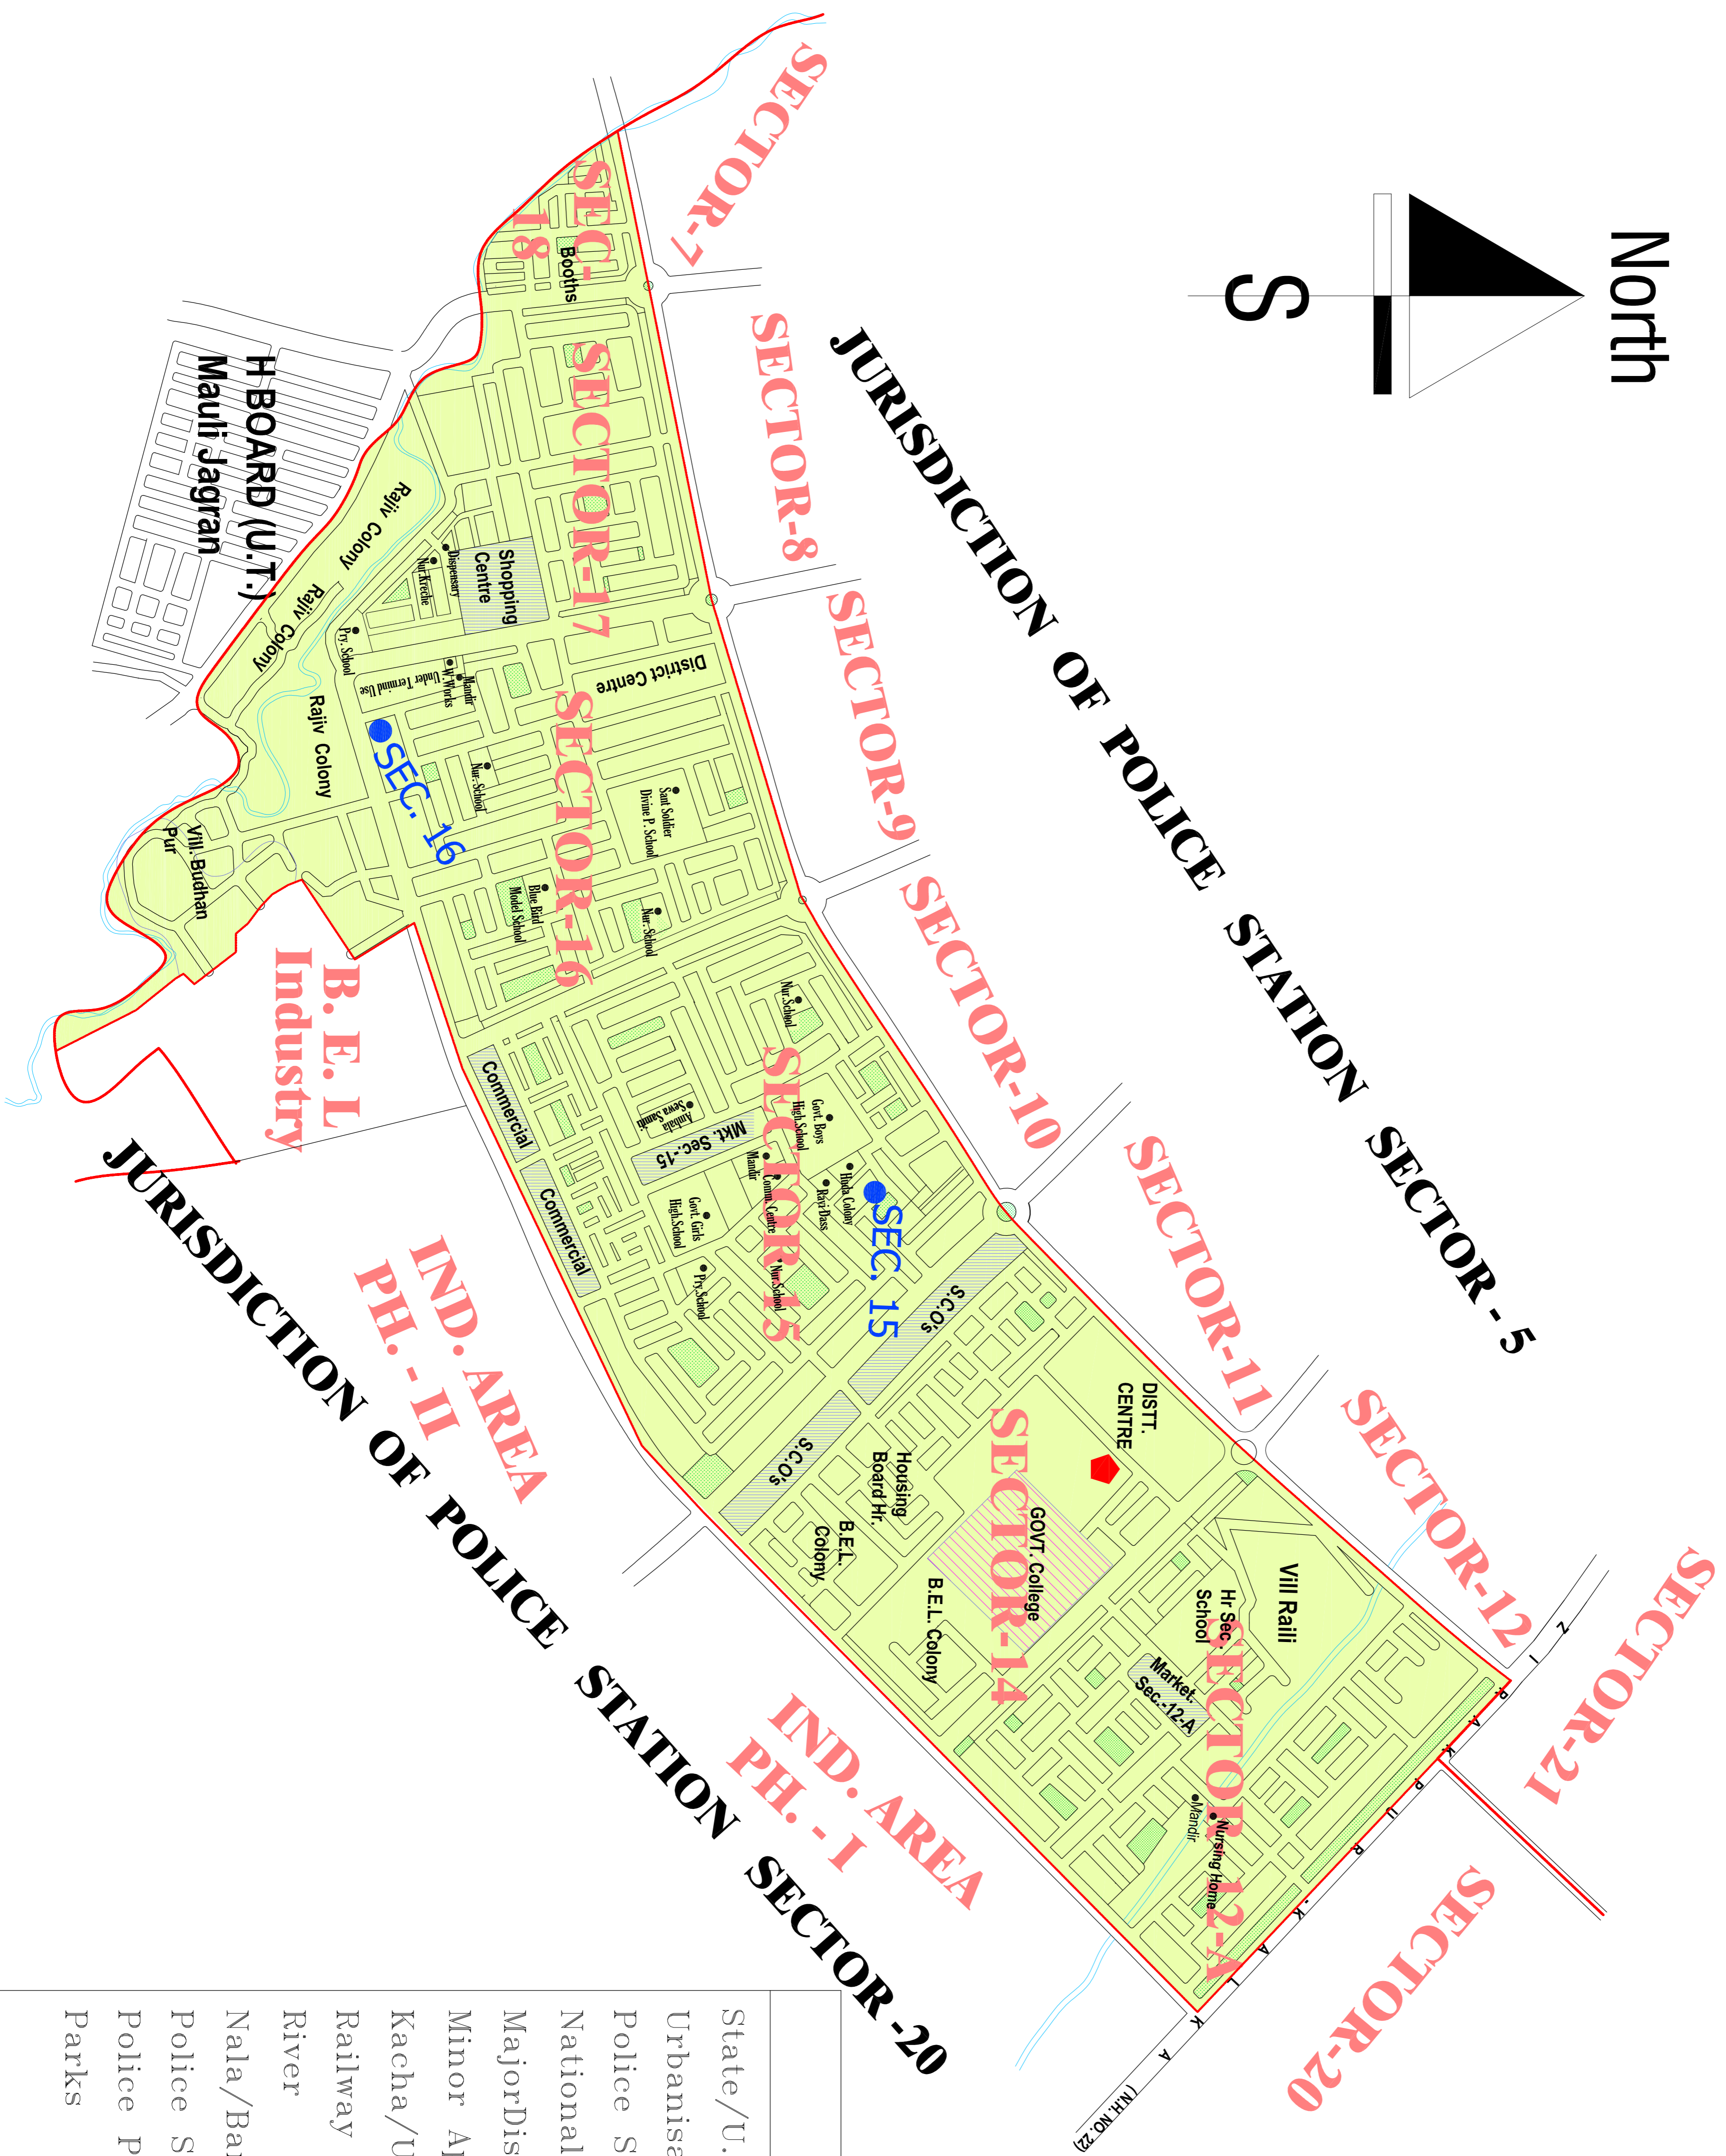

# JURISDICTION MAP OF POLICE STATIONS SECTOR -14 FALLING IN URBAN AREA OF DISTT. PANCHKULA

## LEGEND

-  State/U.T. Boundary
-  Urbanisable Boundary
-  Police Station Boundary
-  National Highway
-  Major Distt. Roads (MDR)
-  Minor Approach Road
-  Kacha/Un-matelled Road
-  Railway line
-  River
-  Nala/Barsati Nala
-  Police Station
-  Police Post
-  Parks